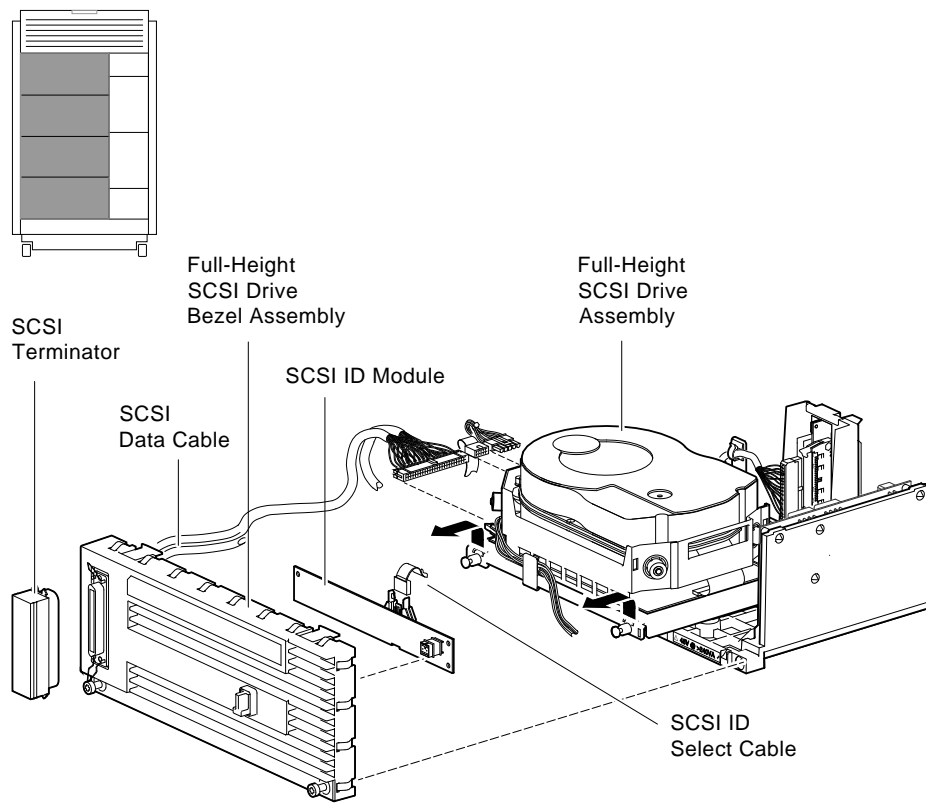

5 1/4-Inch SCSI Disk Drive Installation Instructions

EK-SC5DR-IN. A01

November 1992

This document illustrates how to install all 5 1/4-inch RZ-Series SCSI drives into the DEC 4000 AXP™ Model 600 Series system.

© Digital Equipment Corporation 1992. All rights reserved.

S2126

1 RZ-Series 5 1/4-Inch Fixed Disks

Figure 1 RZ-Series 5 1/4-Inch Storage Assembly

MLO-009815

Note

The RZ73 does not have activity lights.
